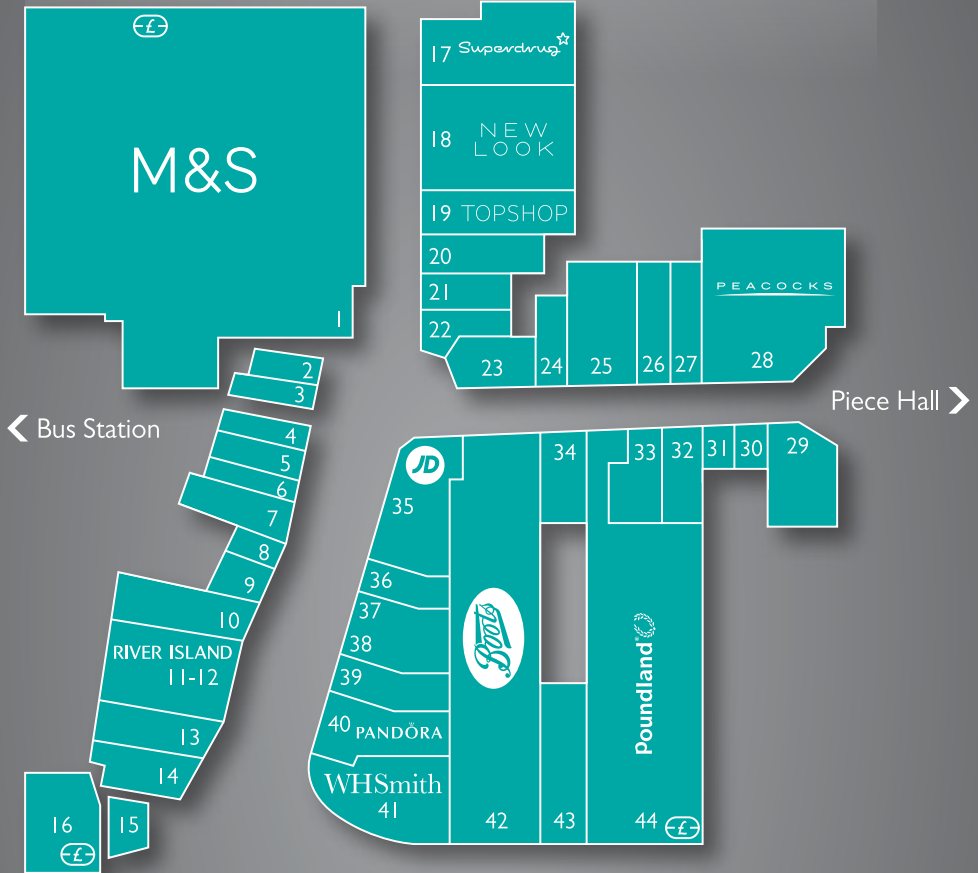

**P** Woolshops Car Park

Market Street, Halifax

- |                     |   |                           |
|---------------------|---|---------------------------|
| 1. M&S              | 17. Superdrug (Woolshops Centre Management Suite above) | 32. Tigers Eye            |
| 2. Thorntons        | 18. New Look  | 34. Age UK                |
| 3. Hays Travel      | 19. Topshop and Topman                                  | 35. JD Sports             |
| 4. O2               | 20. Simply Clintons                                     | 36. Virgin Media          |
| 5. The Body Shop    | 21. CeX   | 37-38. Costa              |
| 6. Greggs           | 22. Carphone Warehouse                                  | 39. Vision Express        |
| 7. 3 Store          | 23. EE  | 40. Pandora               |
| 8. Claire's         | 24. Baytree Interiors                                   | 41. WHSmith & Post Office |
| 9. Bodycare         | 25. Specsavers  | 42. Boots                 |
| 10. River Island    | 26. Bighthouse  | 43. Shoe Zone             |
| 11-12. Card Factory | 27. Pass It On  | 44. Poundland             |
| 13. The Works       | 28. Peacocks  | (£) Cash Machine          |
| 14. Coffee Cali     | 29. Vape Saloon   |                           |
| 15. Halifax Bank    |   |                           |
| 16. M&S             |   |                           |